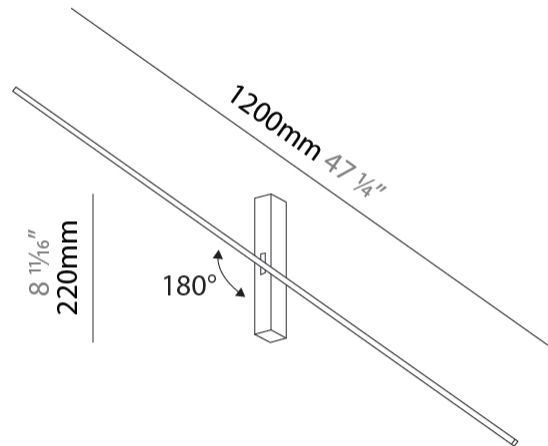

JUST BLACK LINE SURFACE

A33302-

base number LED
Dimming

1. To build a product code in our configurator select the specify button on the base model # product page
2. To build a manual product code on this datasheet choose from the options listed below in blue font and add the suffix to the base model #

GENERAL

Series: Just Black Line
Brand: Prolicht
Division: Architectural
Mounting Type: Surface
Mounting Location: Wall
Subcategory: Wall Effect

PHYSICAL

Shape: Rectangle
Length (mm): 1200
Length (in): 47 3/4
Width (mm): 30
Width (in): 1 3/16
Height (mm): 220
Height (in): 8 2/3
Light Distribution: Indirect
Fixture Finish: BLK
Fixture Material: Aluminum

ELECTRICAL

Lamp Type: LED (Zhaga Standard)
Input Wattage (W): 14.5
Total Output Wattage (W): 12.7
[Dimming: Non-Dimmable](#)
Driver Included: Yes
Driver Location: Integrated
Driver Type: Constant Current - Universal
Driver Class: Class 2
Input Voltage (V): 120 - 277
Constant Current (mA): 550
Upon Request: Tri-Mode Dimming

LED

Color Temperature (°K): 3000
Max. Delivered Lumen (lm): 736
CRI: >80 CRI
Lamp Life (hrs): 50000

OPTICAL

Beam Angle: 178
Adjustability: Fixed

RATINGS AND CERTIFICATIONS

Certified By: CSA Certified to UL and CSA Standards
IP rating: IP20

PROJECT
TYPE
SPECIFIER
QUANTITY
DATE